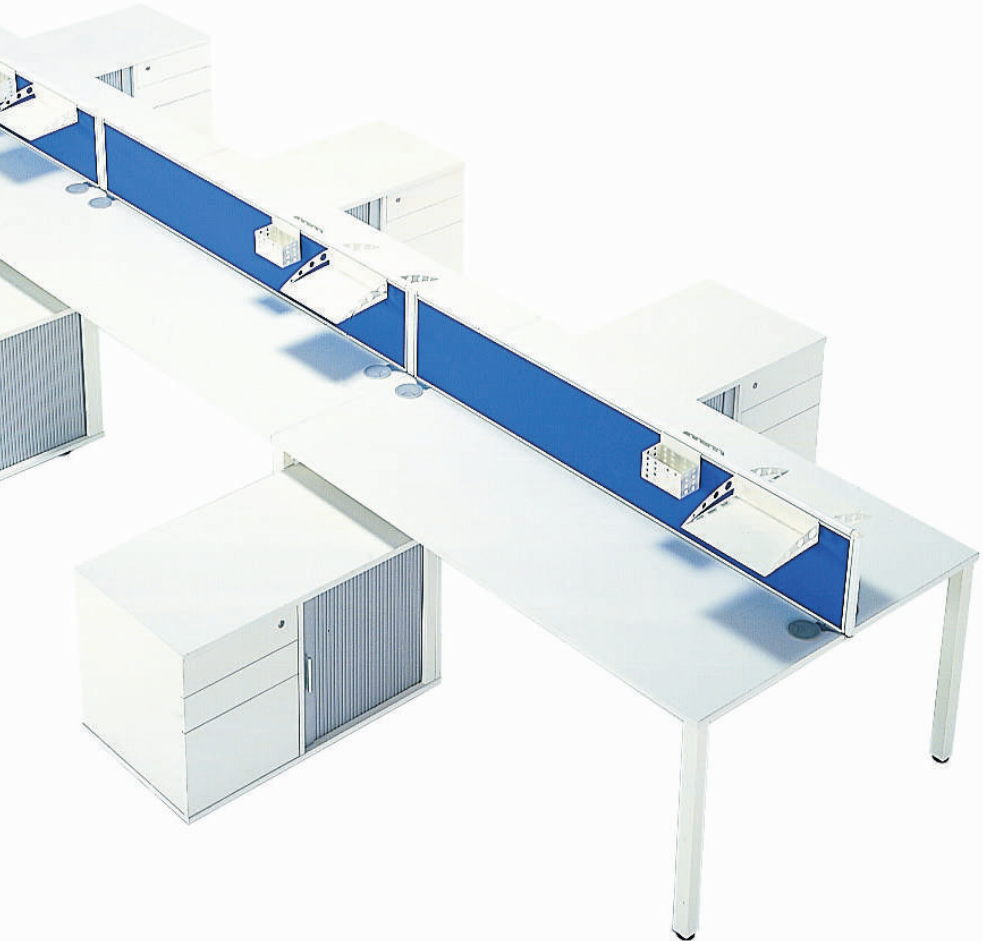

Presto Furniture Systems™ combine intelligent design with extraordinary value to provide modern adaptable office furniture that defies tradition.

Presto began with a simple, but seemingly contradictory question – could we design a well engineered modern office furniture system that combines refined styling, economy and endless versatility – yet with no trade-off in attention to detail?

Proudly we offer the result – Presto ! A well resolved though simple system that merges style, versatility and economy.