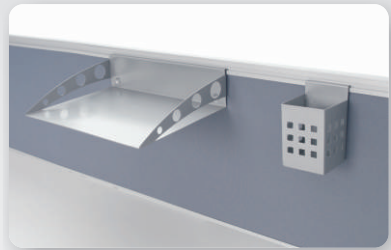

Paper Tray & Pencil Box

Designed to easily clip onto the Presto Privacy Screen, the paper tray and pencil box are available in either white or silver powder coat.