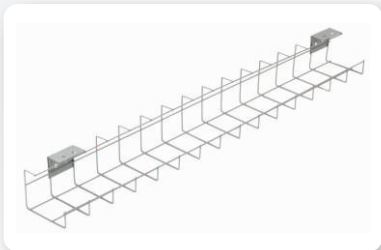

Presto Mobile Pedestal

The Presto Mobile Pedestal is the perfect under-desk storage unit. It is configured with 2 standard drawers and 1 file drawer. Features include full steel construction, multi-lock, a fifth safety castor wheel and metal double extension runners. Presto is available in silver or white powdercoat finish. The Presto pedestal has been specially designed to fit comfortably under Presto desks and work tables. The pedestal measures 560mm deep x 600mm high x 390mm wide.

Presto Mobile Caddy

Combining an office mobile pedestal and a cupboard storage unit, the Presto Mobile Caddy is designed to slide under the Presto range of desks and tables. The Presto Mobile Caddy features full 25mm construction with metal drawer runners, a multi-lock and a tambour door. The filing drawer has double extension runners. The mobile caddy measures 550mm deep x 650mm high x 1000mm wide.

Modesty Panel

Measuring either 1100mm or 1400mm wide x 20mm deep x 350mm high, the under-desk Modesty Panel is available in white or silver powder coat.

Cable Tray

The under-desk cable tray is available in lengths of either 700mm, 900mm or 1200mm and is finished in a silver powder coat.