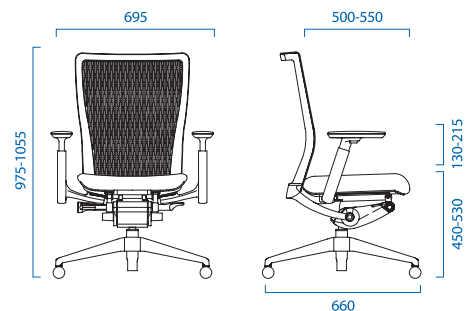

Adjustable Armrests

Soft padded for comfort with high-density foam. Features include retractable armrests to provide forearm support, left and right rotation for greater flexibility and adjustable arm height (80mm) to help relieve upper back and shoulder fatigue.

Chair Support

High arch nylon base equipped with hard dual wheel castors for mobility.

Vibrant Colours

Choose from 6 bold backrest colours - green, orange, white, black, blue and pink to brighten up or blend in with your surroundings.

Dimensions (mm)

www.prestofurniture.com.au